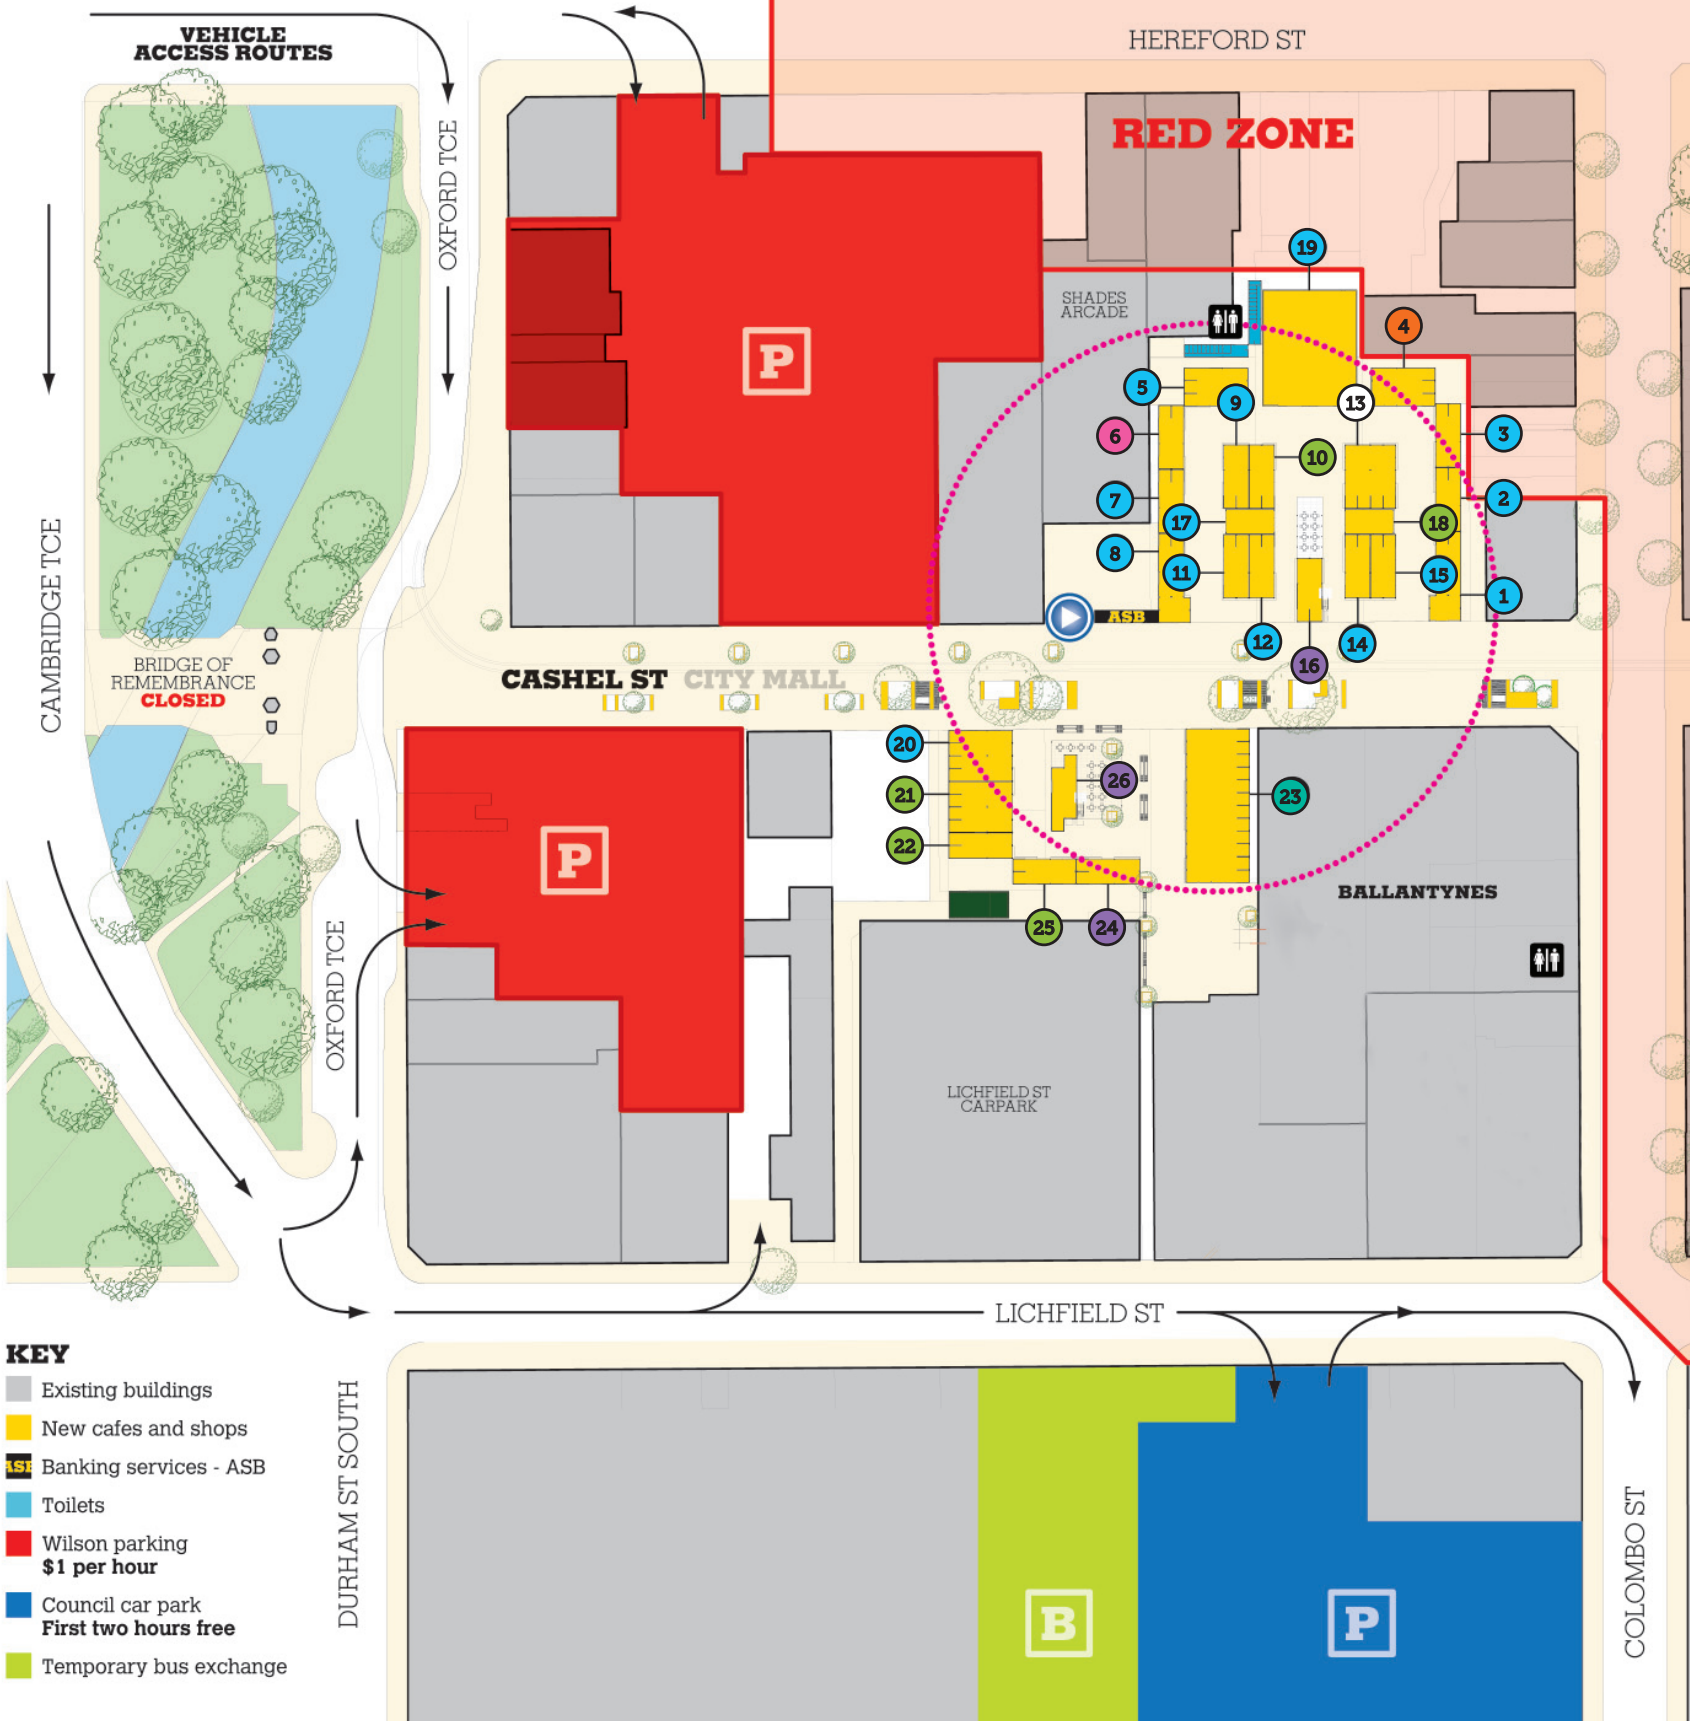

SHOP KEY

- **FASHION/ACCESSORIES**
- 1 Infinite Definite
- 2 Barkers
- 3 Trelise Cooper
- 5 Kooky
- 7 Minnie Cooper
- 8 Storm
- 9 D'Fusion
- 11 Mimco
- 12 Kingan Jones
- 14 Ruby
- 15 3 Wise Men
- 17 Push
- 19 Kathmandu
- 20 Hunters and Collectors
- 23 **CONTEMPORARY LOUNGE**
- **LINGERIE**
- 6 Hot Damn
- **SHOES**
- 4 Maher Shoes
- **GIFTS/STATIONERY**
- 10 Simply NZ
- 18 Hapa
- 21 Cosmic
- 22 Scorpio Books
- 25 Toi Toi
- **DRINK/FOOD**
- 16 Crafted Coffee
- 24 Johnson's Grocery
- 26 Hummingbird Coffee
- 13 **ELECTRONICS**
- 13 Yoobee (Apple concept store)

- KEY**
- Existing buildings
 - New cafes and shops
 - Banking services - ASB
 - Toilets
 - Wilson parking
\$1 per hour
 - Council car park
First two hours free
 - Temporary bus exchange